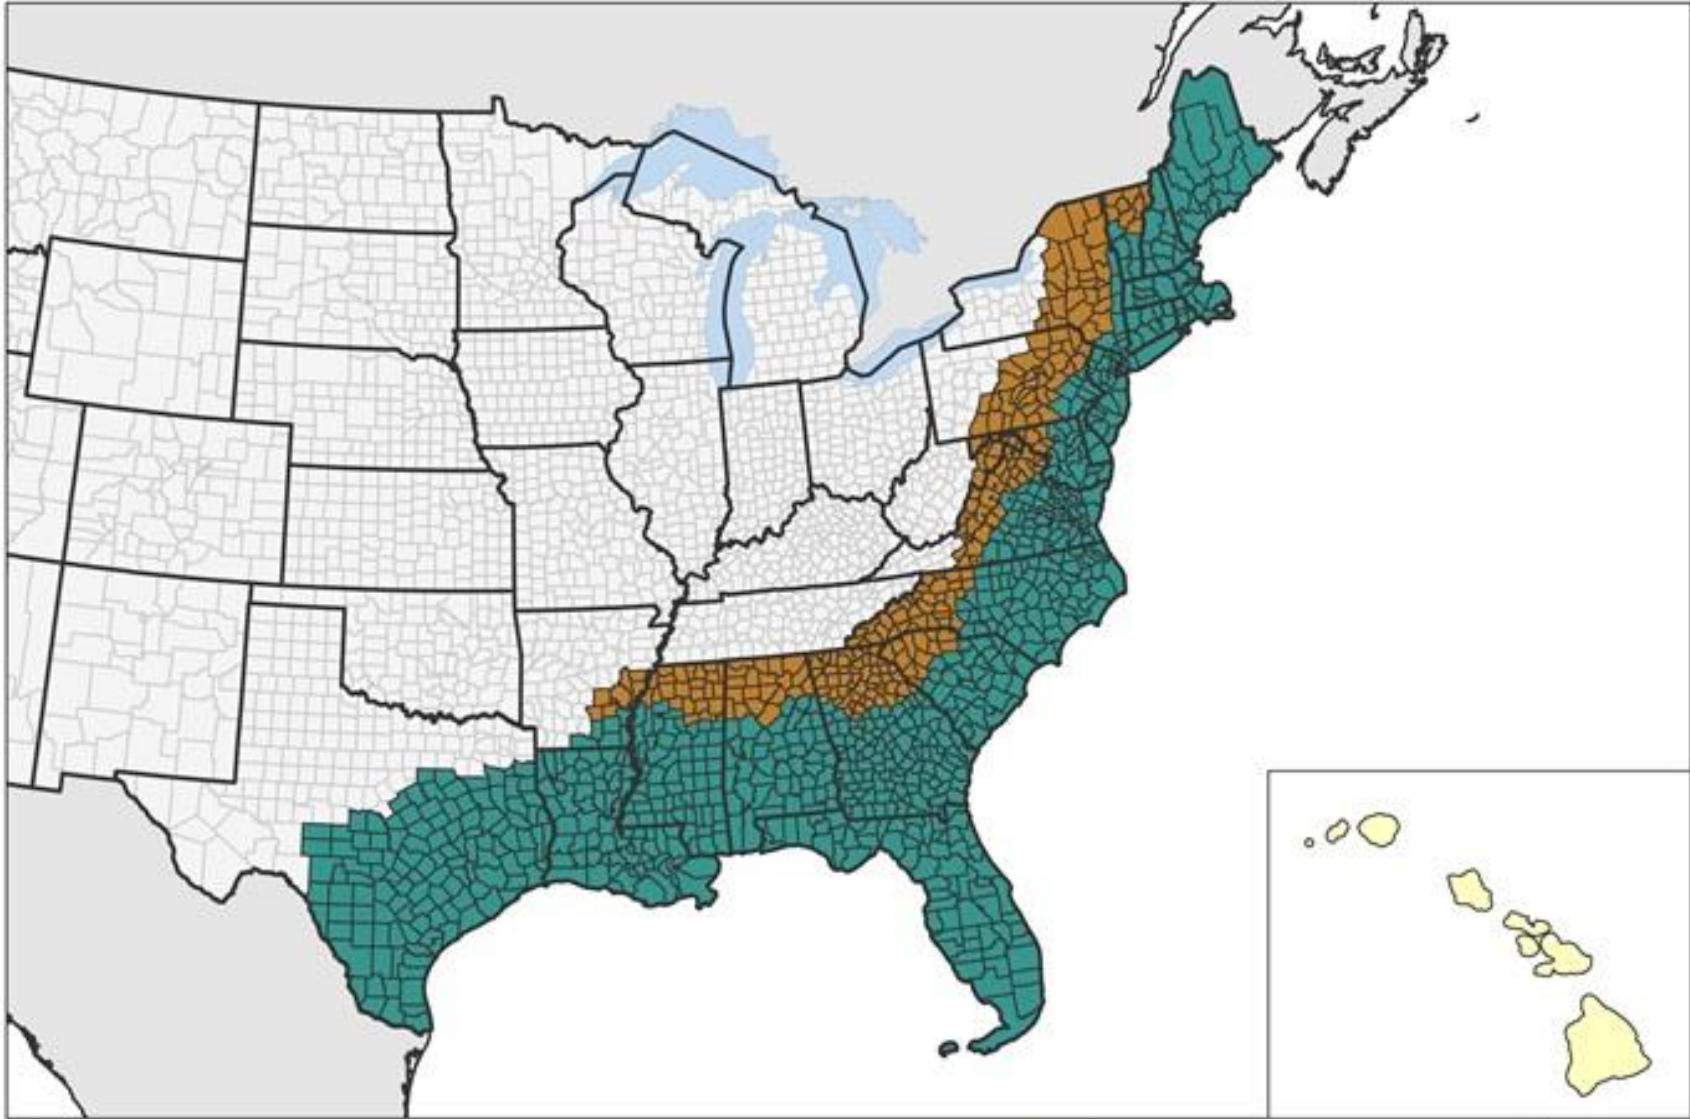

# HIP-WI and Tropical Storm Option

Expansion - 2023

 Current HIP-WI Only Counties  Current HIP-WI & TS Expansion Counties  Expansion HIP-WI & TS Counties

- Public Information -

**State County**

Alabama Autauga  
Alabama Baldwin  
Alabama Barbour  
Alabama Bibb  
Alabama Blount  
Alabama Bullock  
Alabama Butler  
Alabama Calhoun  
Alabama Chambers  
Alabama Cherokee  
Alabama Chilton  
Alabama Clartaw  
Alabama Clarke  
Alabama Clay  
Alabama Cleburne  
Alabama Coffee  
Alabama Colbert  
Alabama Conecuh  
Alabama Coosa  
Alabama Covington  
Alabama Crenshaw  
Alabama Cullman  
Alabama Dale  
Alabama Dallas  
Alabama De Kalb  
Alabama Elmore  
Alabama Escambia  
Alabama Etowah  
Alabama Fayette  
Alabama Franklin  
Alabama Geneva  
Alabama Greene  
Alabama Hale  
Alabama Henry  
Alabama Houston  
Alabama Jackson  
Alabama Jefferson  
Alabama Lamar  
Alabama Lauderdale  
Alabama Lawrence  
Alabama Lee  
Alabama Limestone  
Alabama Lowndes  
Alabama Macon  
Alabama Madison  
Alabama Marengo  
Alabama Marion  
Alabama Marshall  
Alabama Mobile  
Alabama Monroe  
Alabama Montgomery